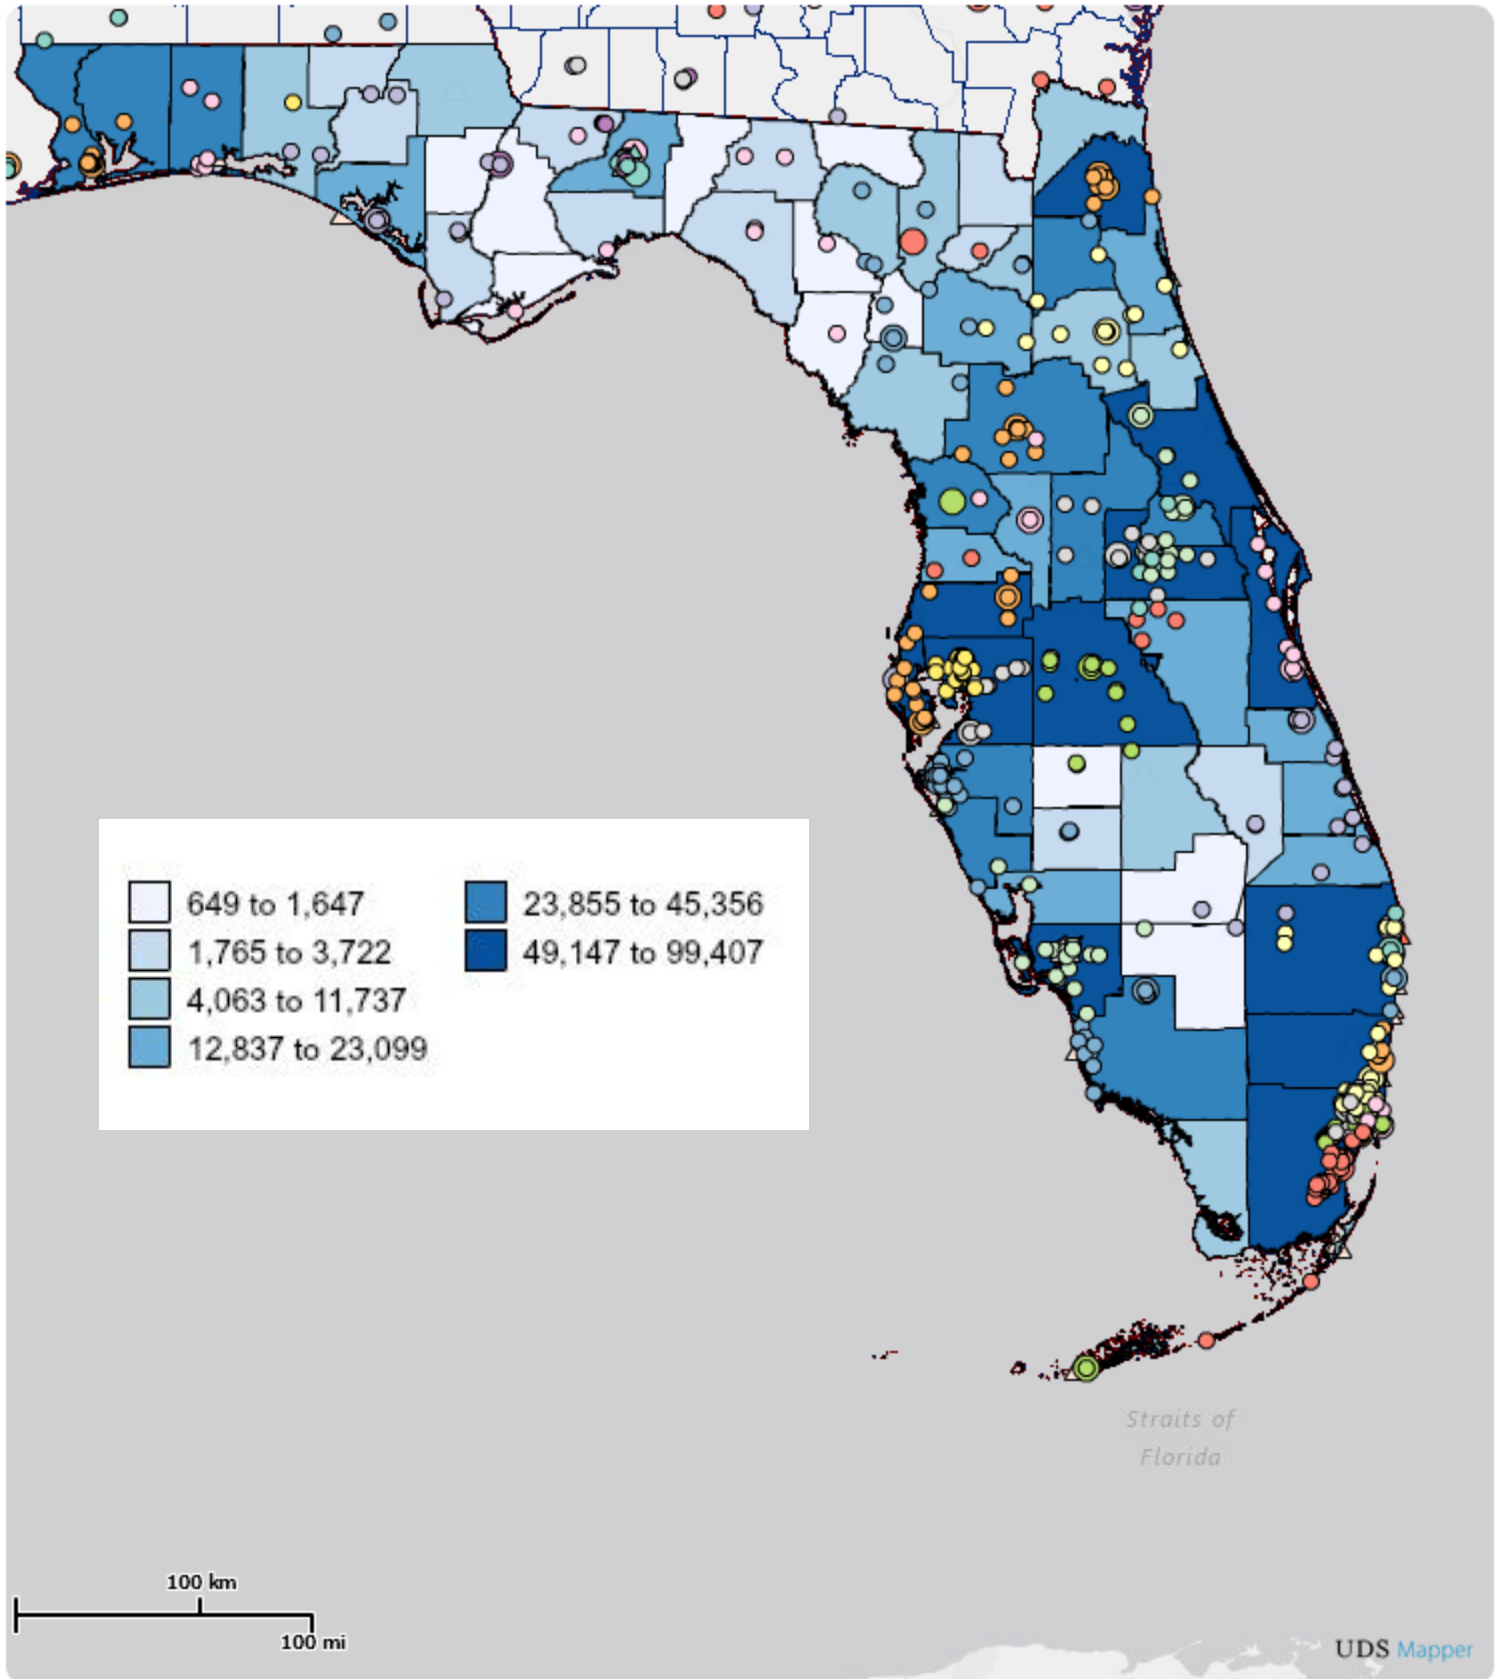

Florida Veteran Population by County with FQHC Sites 2017

FLORIDA VETERAN POPULATION BY COUNTY 2016

COUNTY	Total Veteran Population	Veteran Civilian Pop, 18-64 Yrs (2010-14)	Veteran Households Without Children	Veteran Households With Children
Alachua	17,535	9,560	12,681	5,216
Baker	2,711	1,212	1,305	652
Bay	23,099	14,435	17,237	8,708
Bradford	4,063	1,610	1,530	720
Brevard	61,762	33,837	43,964	20,457
Broward	74,176	46,032	62,842	24,579
Calhoun	1,230	793	662	352
Charlotte	17,400	7,910	13,797	5,010
Citrus	26,703	6,773	12,587	4,745
Clay	31,121	17,743	15,464	10,432
Collier	24,672	7,596	15,813	5,602
Columbia	7,832	4,294	4,602	1,830
DeSoto	2,169	1,075	1,576	503
Dixie	1,563	826	1,185	431
Duval	99,407	60,008	63,252	32,827
Escambia	40,752	20,848	27,913	13,886
Flagler	11,737	4,326	6,618	3,138
Franklin	1,456	698	841	292
Gadsden	3,722	1,827	2,229	1,028
Gilchrist	1,534	980	975	430
Glades	910	395	668	197
Gulf	1,765	790	1,216	484
Hamilton	1,246	741	695	310
Hardee	1,354	541	854	392
Hendry	1,647	742	1,170	476
Hernando	21,020	8,323	11,779	5,260
Highlands	9,038	4,262	7,204	2,504
Hillsborough	88,076	58,490	66,622	32,701
Holmes	1,995	906	1,106	574
Indian River	13,155	4,681	9,188	3,458
Jackson	4,895	2,966	2,742	1,190
Jefferson	1,420	917	729	315
Lafayette	737	379	228	107
Lake	31,311	13,624	20,142	8,590
Lee	50,215	23,064	38,801	15,505
Leon	18,252	10,473	12,348	5,909
Levy	4,488	2,100	2,935	1,094
Liberty	649	433	319	156
Madison	1,855	938	980	395
Manatee	27,941	12,420	20,650	8,188
Marion	45,356	14,868	24,286	9,380
Martin	12,837	4,924	8,727	3,103
Miami-Dade	56,143	35,260	47,997	20,503
Monroe	7,379	3,836	7,098	2,430